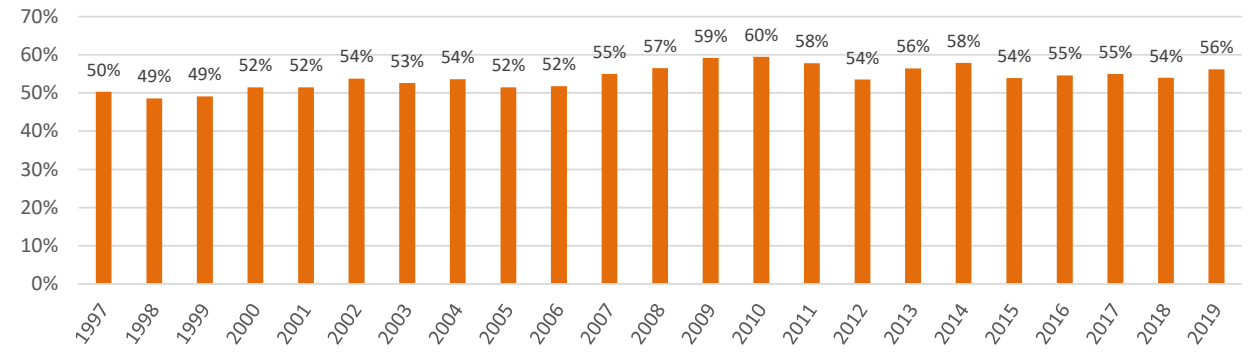

Repeat Visitors: Nassau/ P.I.