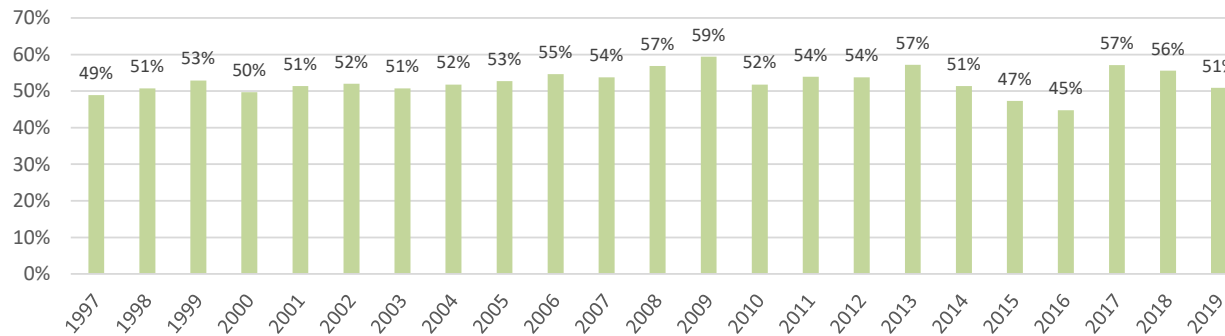

REPEAT VISITORS ISLANDS OF THE BAHAMAS 1997-2019

Repeat Visitors																							
	1997	1998	1999	2000	2001	2002	2003	2004	2005	2006	2007	2008	2009	2010	2011	2012	2013	2014	2015	2016	2017	2018	2019
Nassau/ P.I.	50%	49%	49%	52%	52%	54%	53%	54%	52%	52%	55%	57%	59%	60%	58%	54%	56%	58%	54%	55%	55%	54%	56%
Grand Bahama	49%	51%	53%	50%	51%	52%	51%	52%	53%	55%	54%	57%	59%	52%	54%	54%	57%	51%	47%	45%	57%	56%	51%
Out Islands	64%	64%	56%	64%	69%	69%	67%	64%	65%	66%	67%	69%	68%	65%	61%	64%	65%	66%	70%	66%	65%	65%	66%
All Bahamas	52%	51%	52%	53%	54%	56%	54%	55%	55%	55%	58%	59%	61%	59%	58%	55%	58%	59%	56%	56%	58%	56%	58%

Source: Tour Operator and Media Exit Survey Reports, Bahamas Ministry of Tourism Research and Statistics Department

Repeat Visitors: All Bahamas

Repeat Visitors: Nassau/ P.I.

Repeat Visitors: Grand Bahama

Repeat Visitors: Out Islands