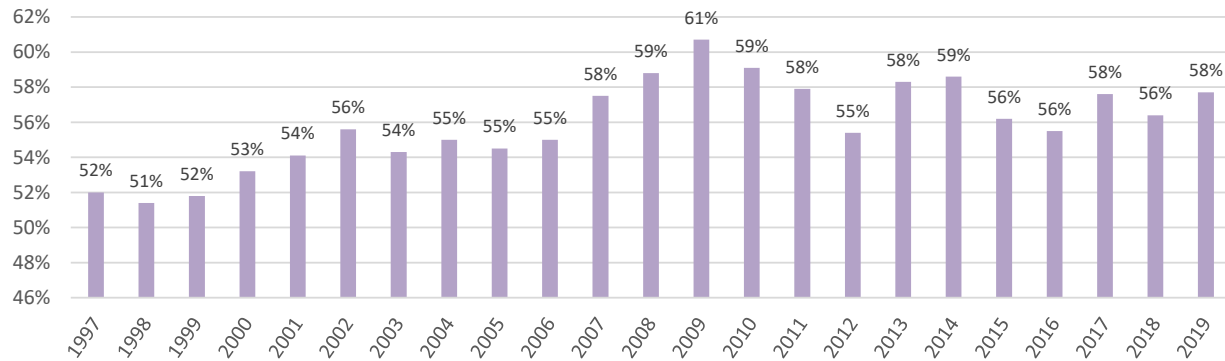

REPEAT VISITORS ISLANDS OF THE BAHAMAS 1997-2019

Repeat Visitors																							
	1997	1998	1999	2000	2001	2002	2003	2004	2005	2006	2007	2008	2009	2010	2011	2012	2013	2014	2015	2016	2017	2018	2019
Nassau/ P.I.	50%	49%	49%	52%	52%	54%	53%	54%	52%	52%	55%	57%	59%	60%	58%	54%	56%	58%	54%	55%	55%	54%	56%
Grand Bahama	49%	51%	53%	50%	51%	52%	51%	52%	53%	55%	54%	57%	59%	52%	54%	54%	57%	51%	47%	45%	57%	56%	51%
Out Islands	64%	64%	56%	64%	69%	69%	67%	64%	65%	66%	67%	69%	68%	65%	61%	64%	65%	66%	70%	66%	65%	65%	66%
All Bahamas	52%	51%	52%	53%	54%	56%	54%	55%	55%	55%	58%	59%	61%	59%	58%	55%	58%	59%	56%	56%	58%	56%	58%

Source: Tour Operator and Media Exit Survey Reports, Bahamas Ministry of Tourism Research and Statistics Department

Repeat Visitors: All Bahamas